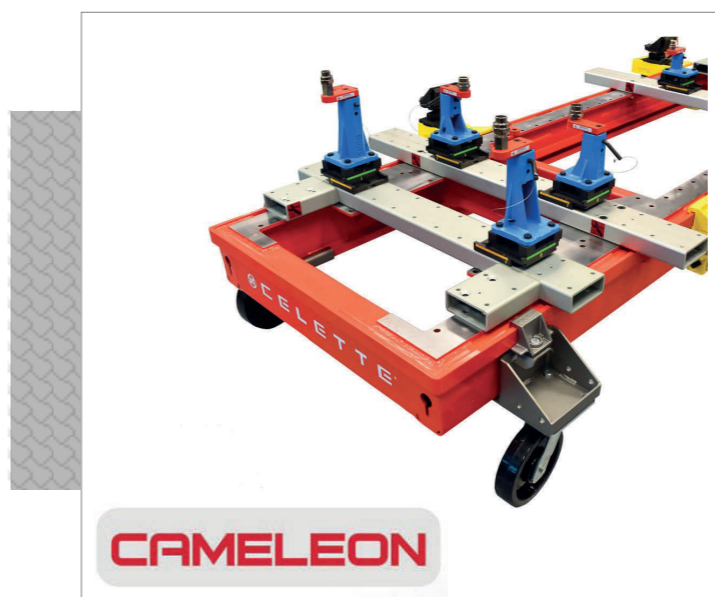

Autorobot®

SpraySafe WA

- Baking Ovens
- Spray Booths
- Prep Bays
- Paint Rooms
- Univents
- Accessories